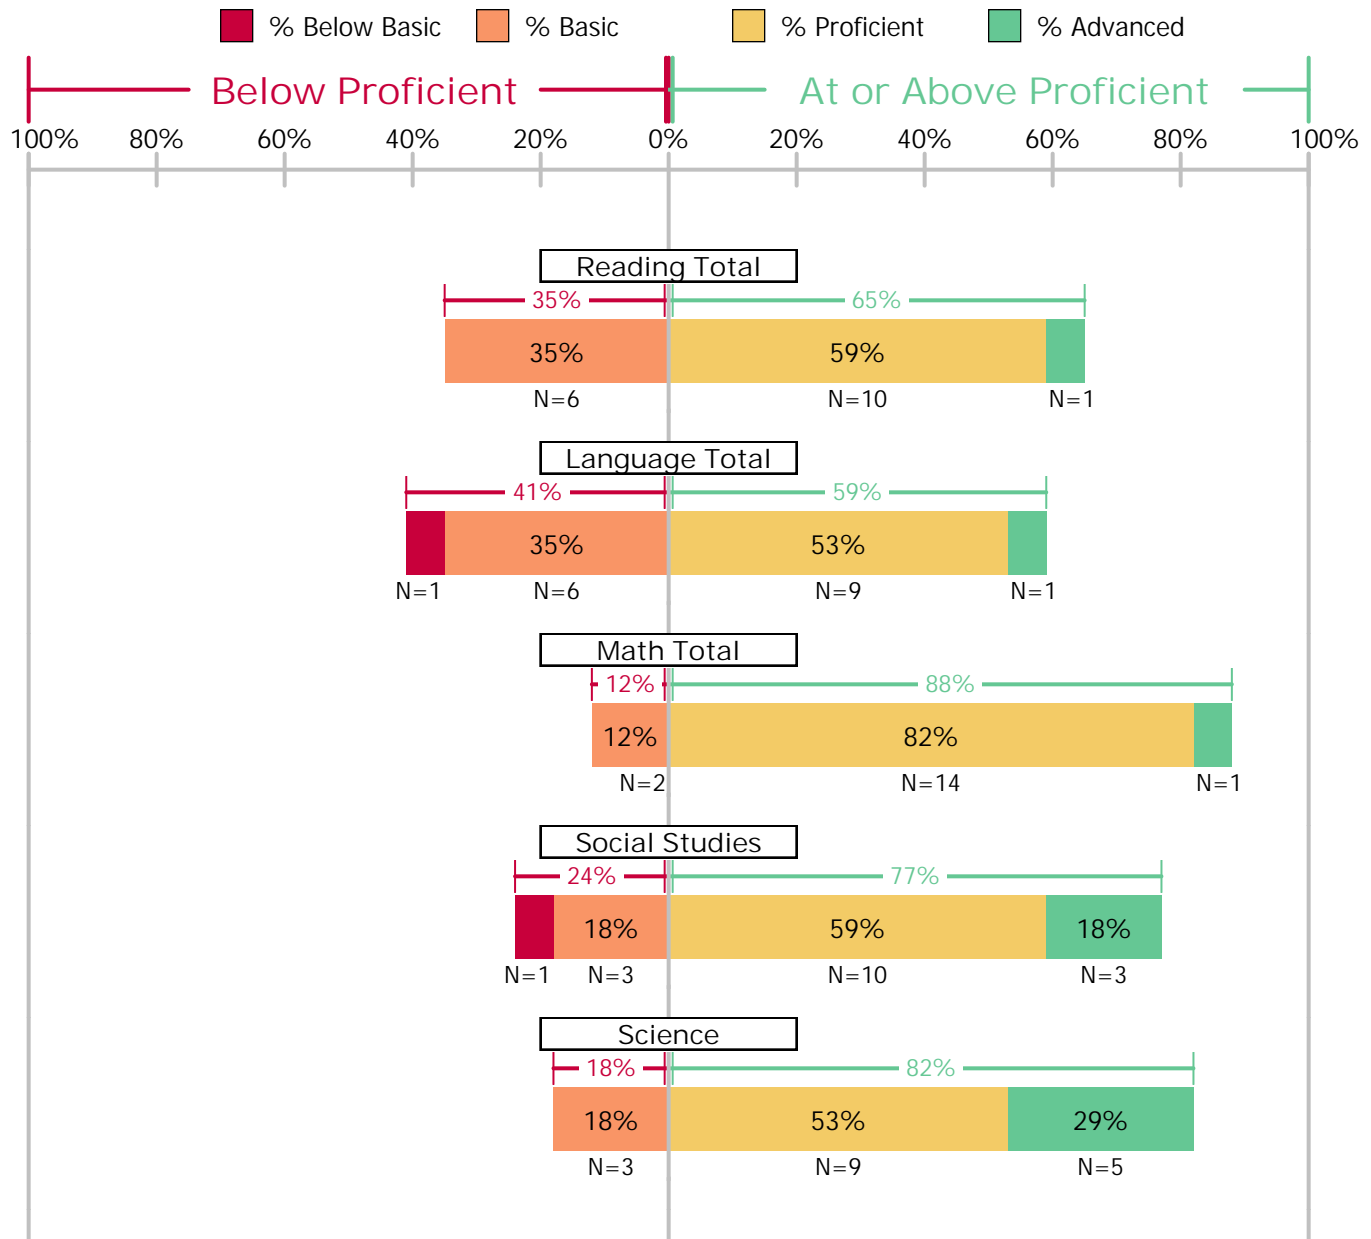

Proficiency Level Display

Iowa Tests of Basic Skills (ITBS)
 Form: A
 Test Date: 04/18/2016
 Norms: Spring 2005

Grade: 6 Level: 12

Building: Sacred Heart

Diocese: GALLUP

Disaggregation: All Students
 Score Type: National Proficiency Levels
 Admin. Type: Print

Students coded any number in Column Z are excluded from group averages
 Numbers may not sum to 100% due to rounding