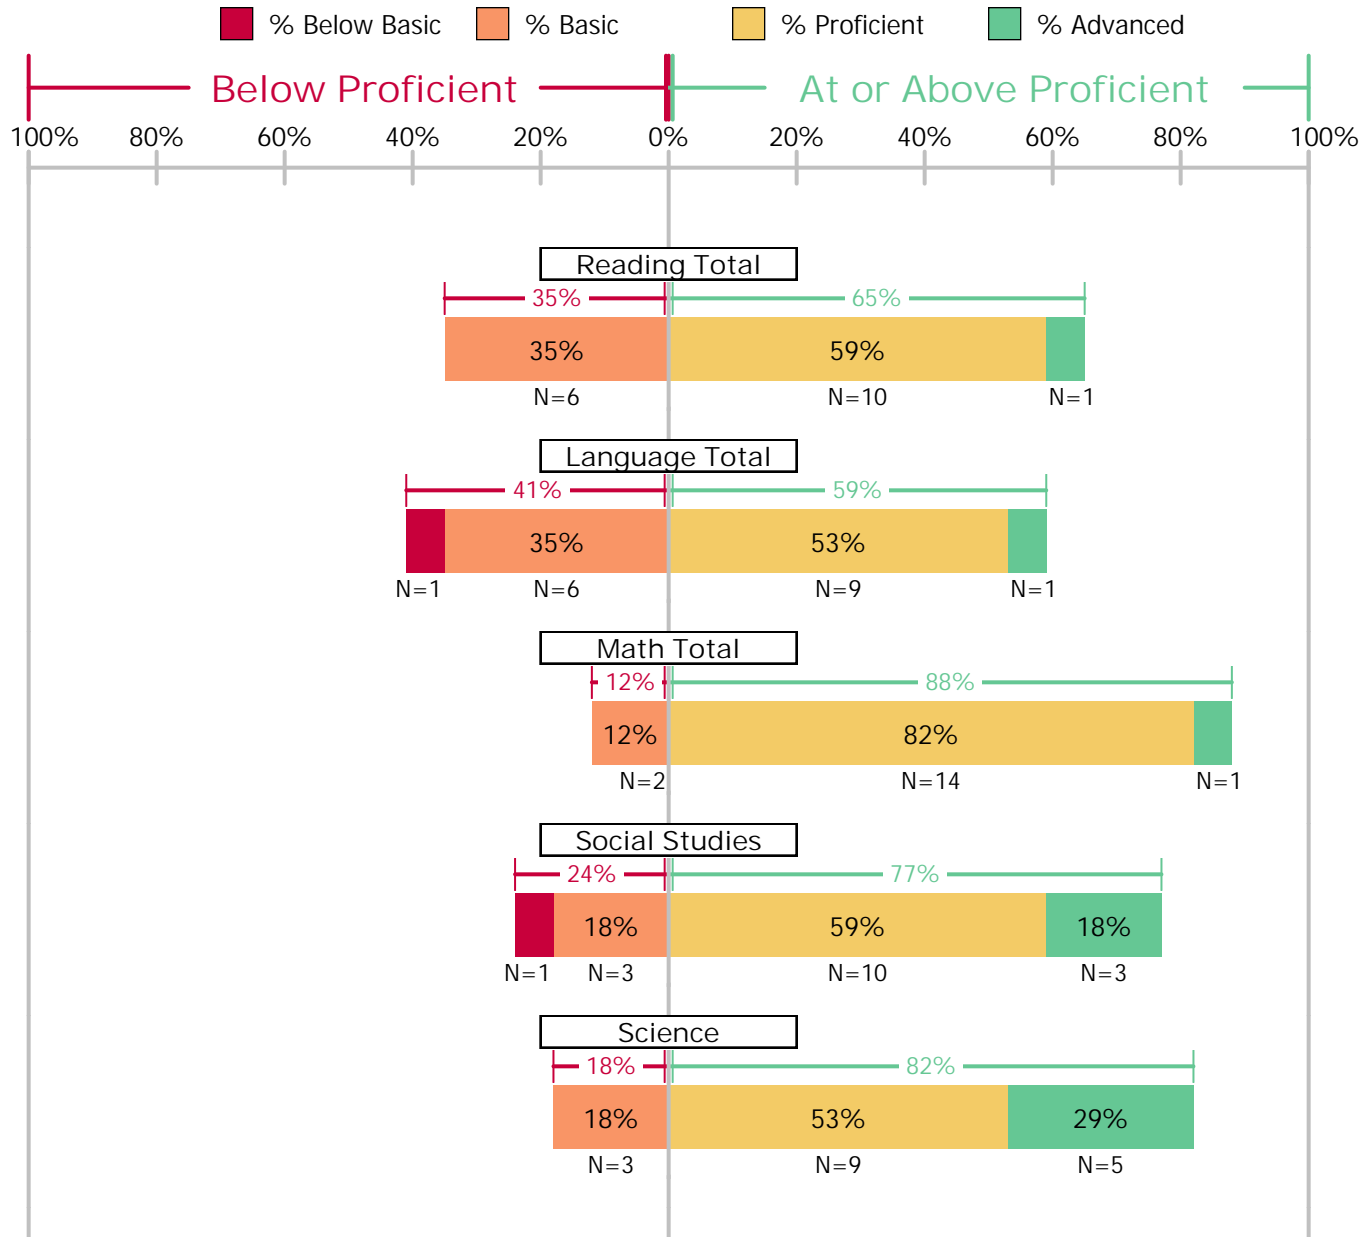

Proficiency Level Display

Iowa Tests of Basic Skills (ITBS)
 Form: A
 Test Date: 04/18/2016
 Norms: Spring 2005

Grade: 6 Level: 12

Building: Sacred Heart

Diocese: GALLUP

Disaggregation: All Students
 Score Type: National Proficiency Levels
 Admin. Type: Print

Students coded any number in Column Z are excluded from group averages
 Numbers may not sum to 100% due to rounding